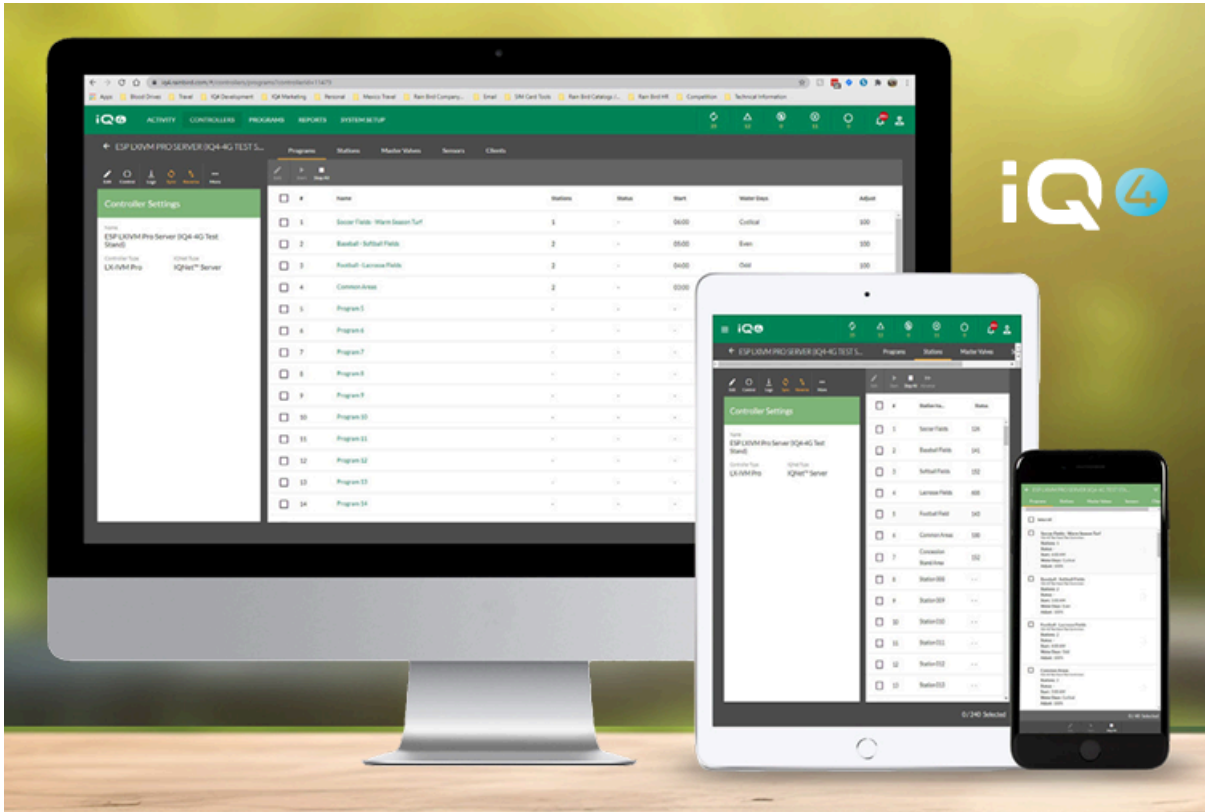

Rain Bird IQ™ 4 Platform

State-of-the-art command and control features.

All IQ4 versions provide remote programming, management, and monitoring of ESP-LX Series Controllers from the computer in your office.

IQ4 is the perfect irrigation control solution for parks departments, school districts, property managers, landscape maintenance contractors, and water managers.

IQ4 can manage small single-controller sites as well as large multi-controller sites and supports both ESP-LX Series traditionally-wired and two-wire IVM controllers.

Features

Cloud and Desktop options

Dynamic and interactive mapping

Multiple programming options

Insightful reporting, with auto delivery option

Powerful batch and table editing tools

API integration with other systems