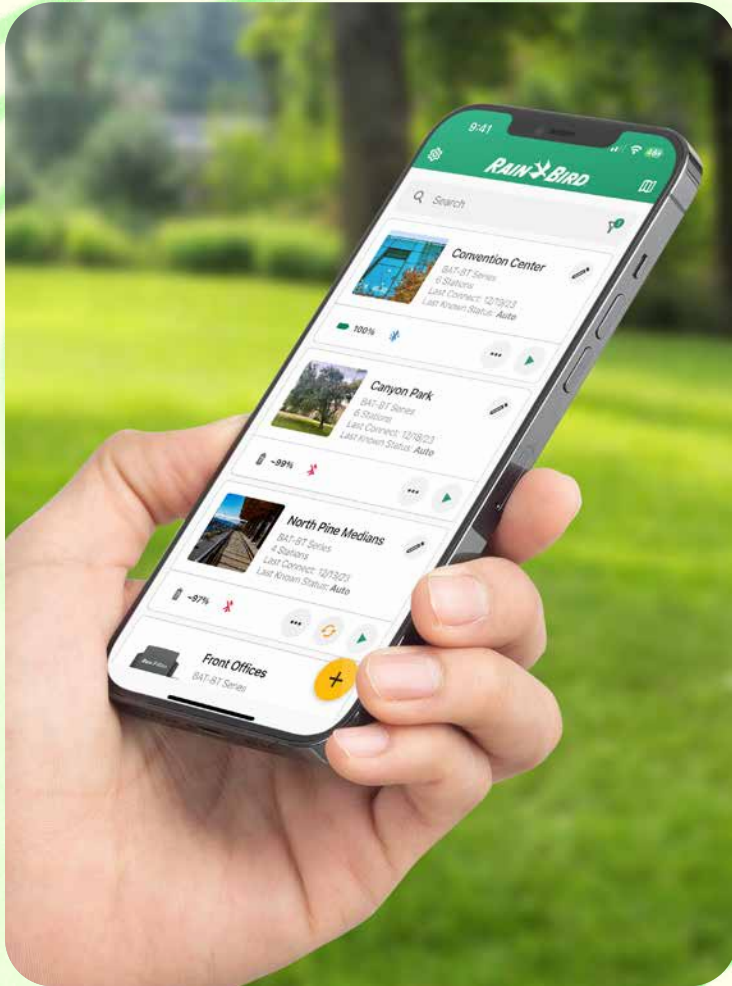

ESP-BAT-BT Controller

Increase Control. Decrease Site Visits.

Battery-Operated, Bluetooth® Irrigation... Evolved

Welcome to a new era of Bluetooth-enabled irrigation control. The BAT-BT offers greater visibility and total command over commercial sites with its unrivaled battery life, trouble-free installation, and streamlined operation via the Rain Bird mobile app. Decrease site visits and ensure worry-free irrigation management, even in the absence of AC power.

5-Year Extended Battery Life

BAT-BT uses AA/LR6 batteries for an extended battery life of up to five years. Rain Bird is proud to be the first irrigation manufacturer to harness the power of AA batteries for decreased battery waste and less site visits.

Next-Level Bluetooth Control

Superior commercial-level irrigation control programmed with your smartphone via the free Rain Bird mobile app. Make changes to the schedule even when out of Bluetooth range—and share settings with the entire team.