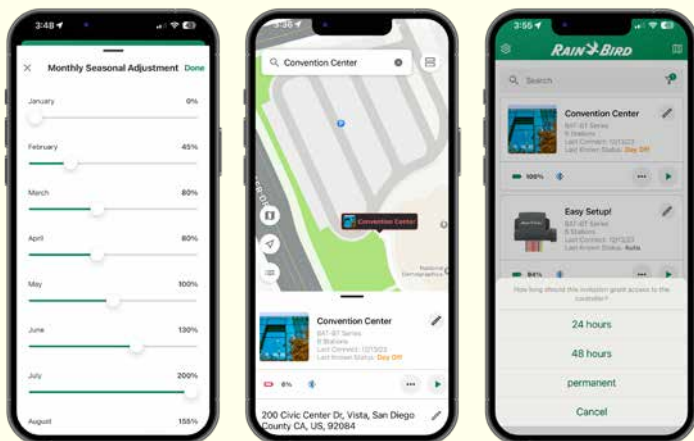

ESP-BAT-BT Controller

Increase Control. Decrease Site Visits.

Battery-Operated, Bluetooth® Irrigation... Evolved

Welcome to a new era of Bluetooth-enabled irrigation control. The BAT-BT offers greater visibility and total command over commercial sites with its unrivaled battery life, trouble-free installation, and streamlined operation via the Rain Bird mobile app. Decrease site visits and ensure worry-free irrigation management, even in the absence of AC power.

Next-Level Bluetooth Control

Superior commercial-level irrigation control programmed with your smartphone via the free Rain Bird mobile app. Make changes to the schedule even when out of Bluetooth range—and share settings with the entire team.

User-Friendly Operation

With flexible mounting options, a guided setup, a streamlined app experience, and industry-leading intelligence, BAT-BT promises “convenience” at every stage, from installation to operation.

ESP-BAT-BT Controller

Making you more
efficient and irrigation
more effective

Intelligent New Features for Worry-Free Watering

Control when and where your water flows.
Coupled with the Rain Bird mobile app,
BAT-BT is your secret to saving water and time.